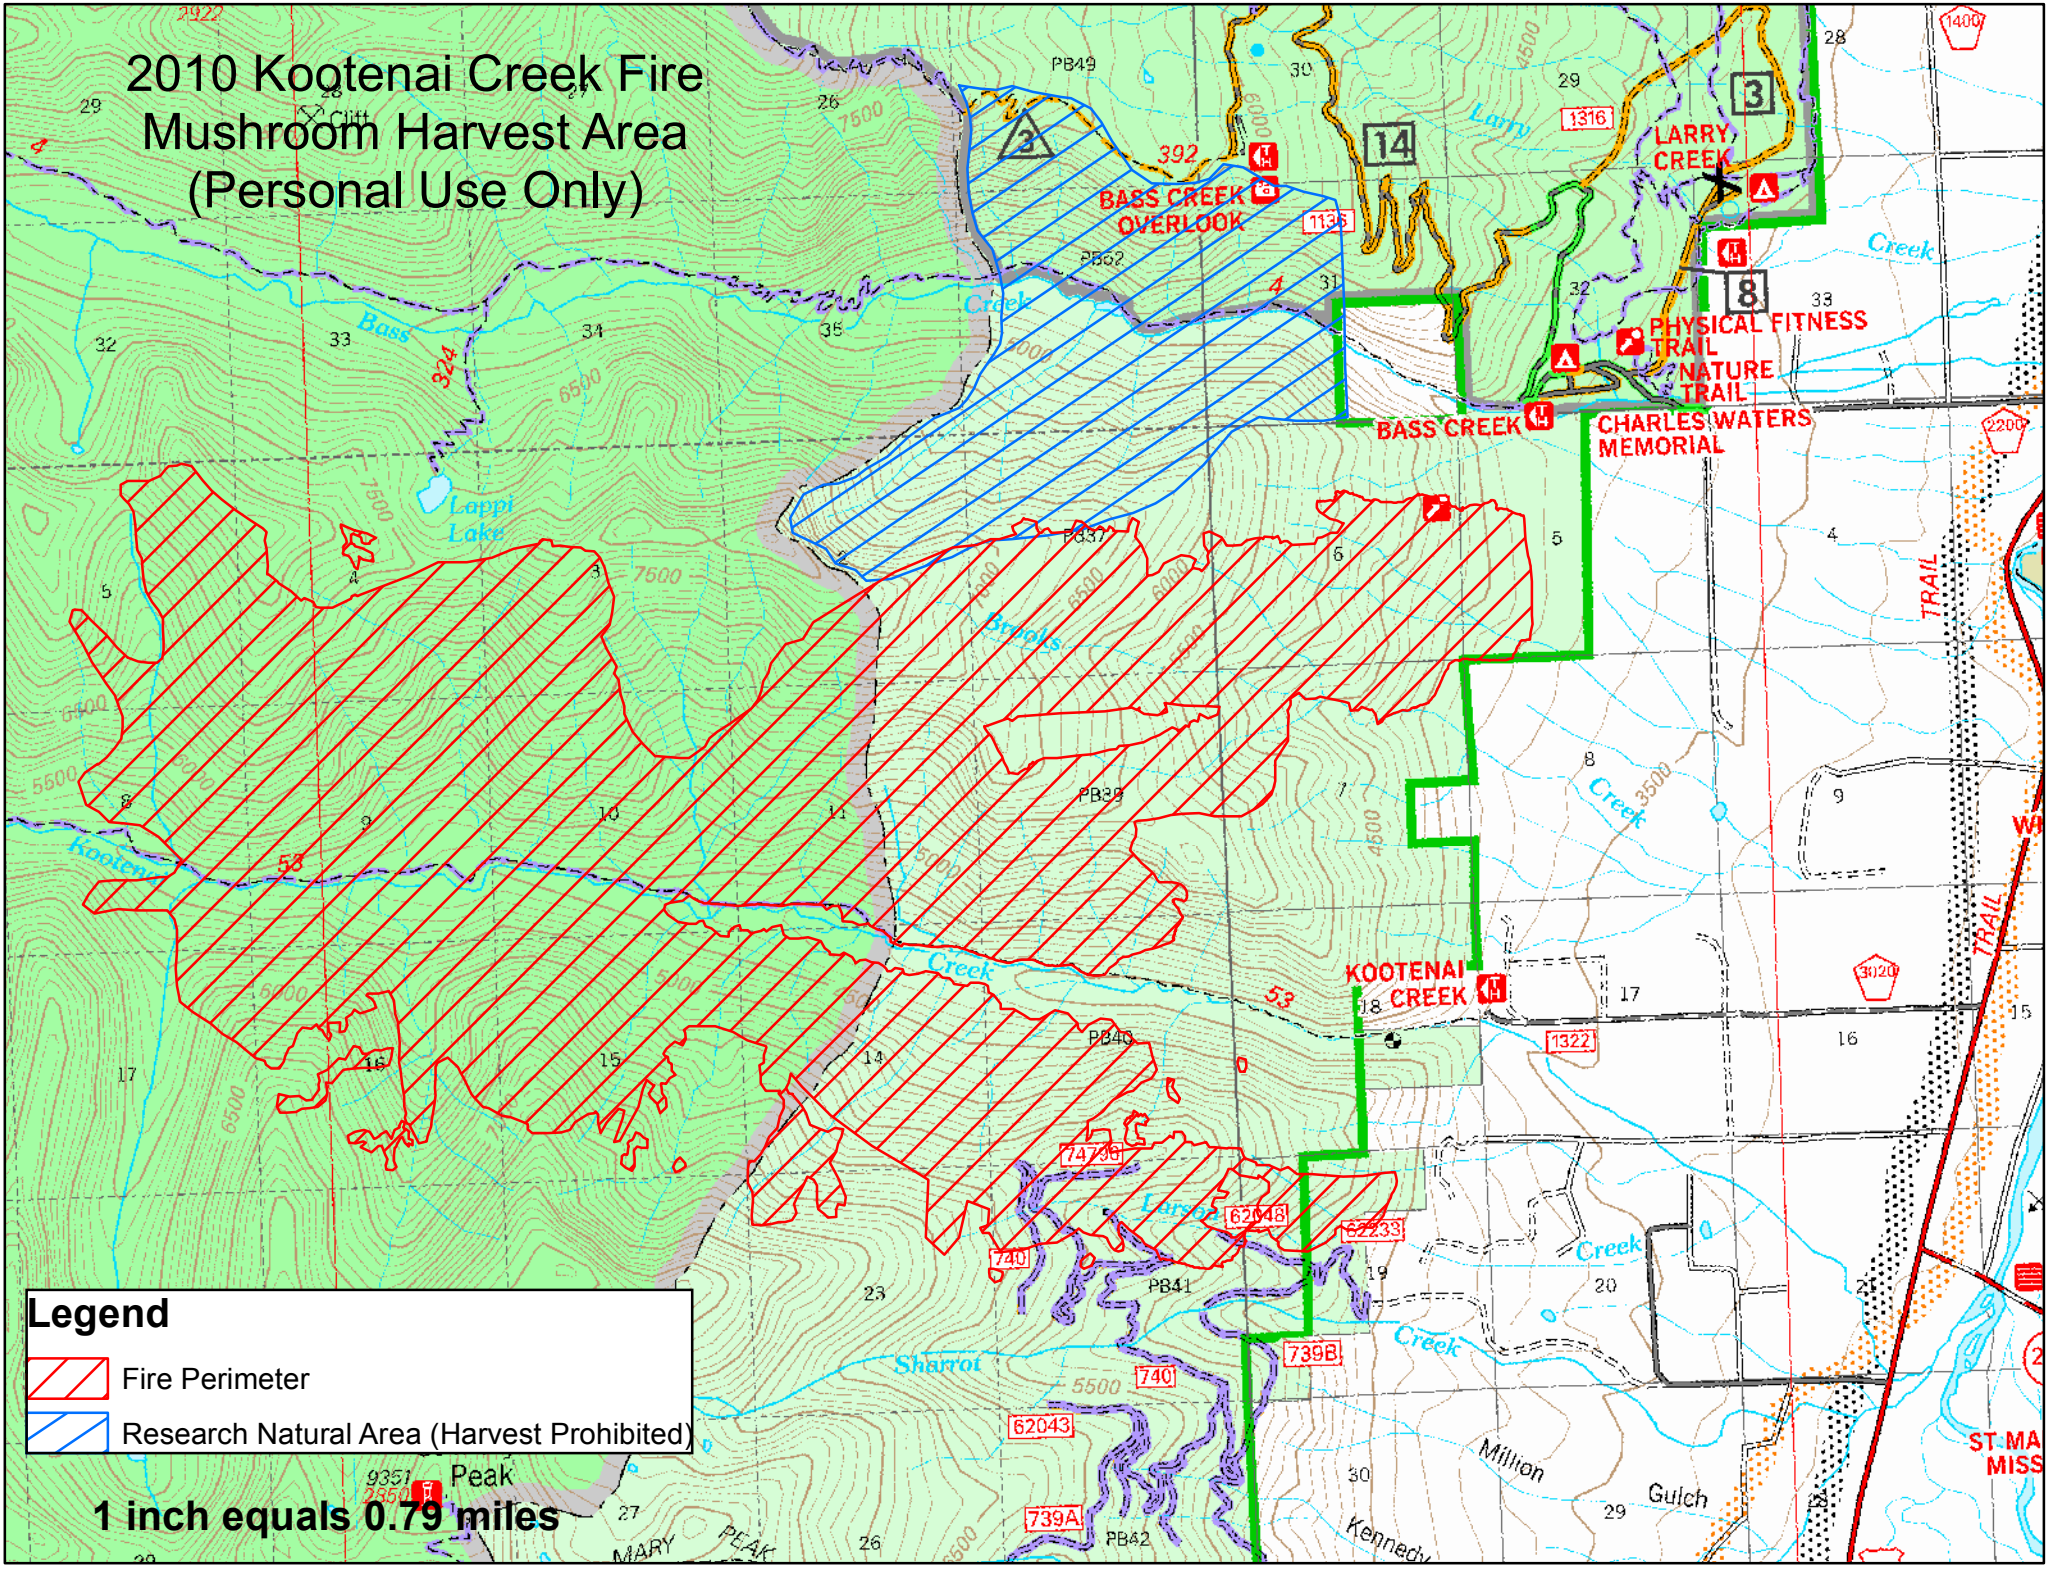

2010 Kootenai Creek Fire Mushroom Harvest Area (Personal Use Only)

Legend

-  Fire Perimeter
-  Research Natural Area (Harvest Prohibited)

1 inch equals 0.79 miles