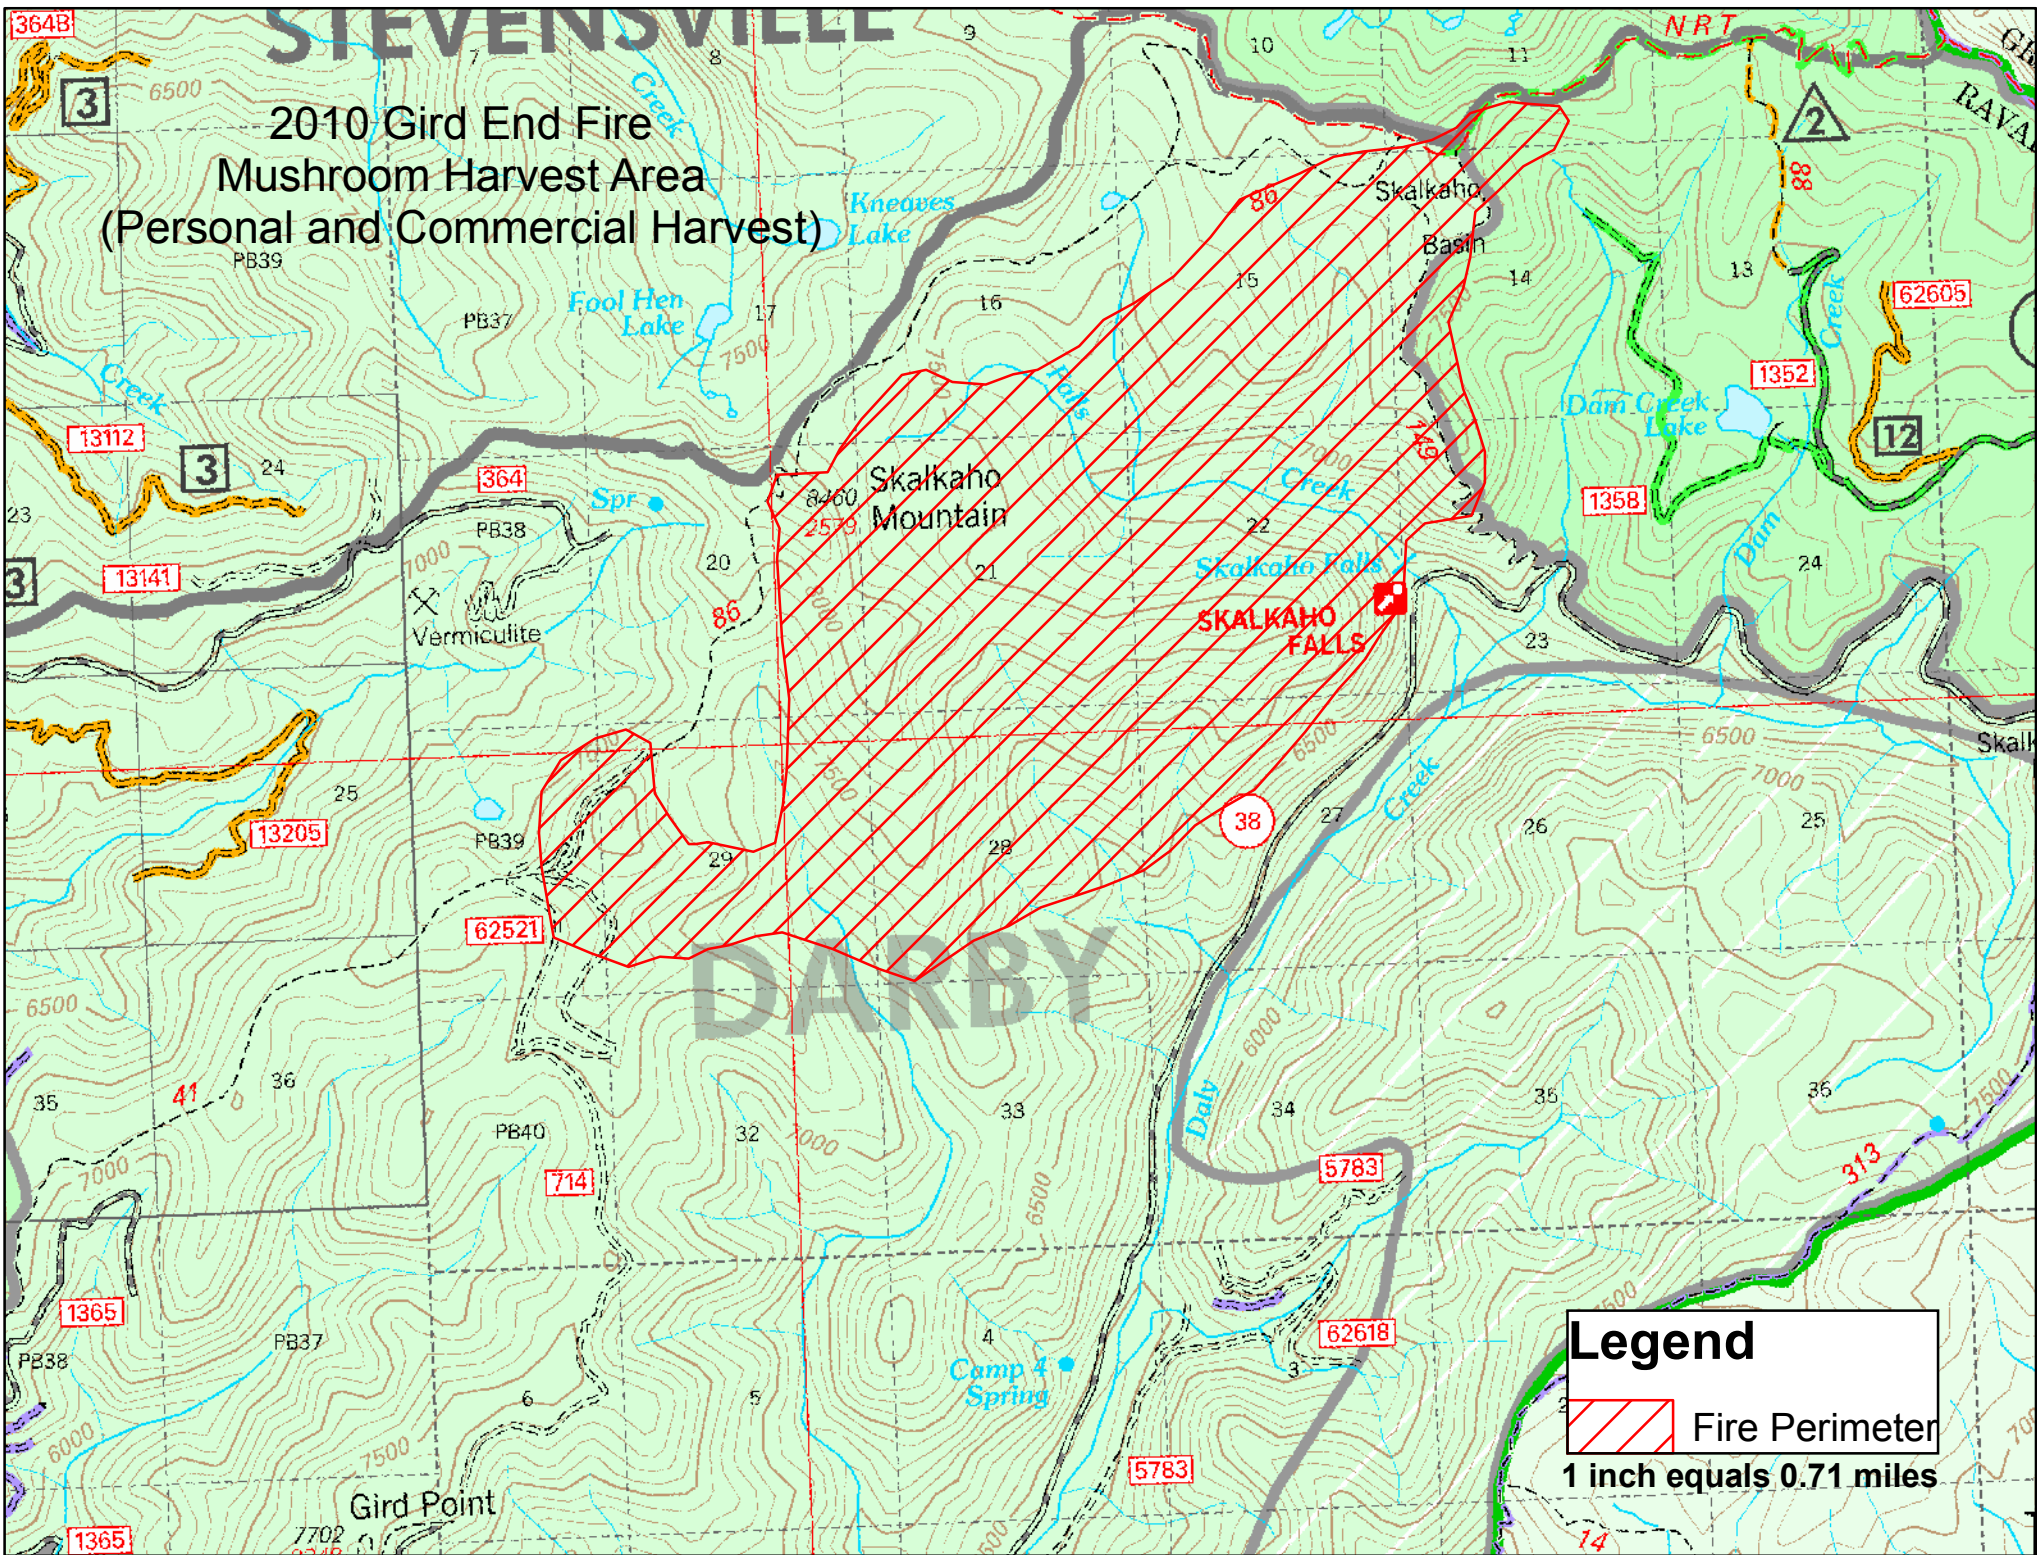

STEVENSVILLE

2010 Gird End Fire Mushroom Harvest Area (Personal and Commercial Harvest)

Legend
[Red Hatched Box] Fire Perimeter

1 inch equals 0.71 miles